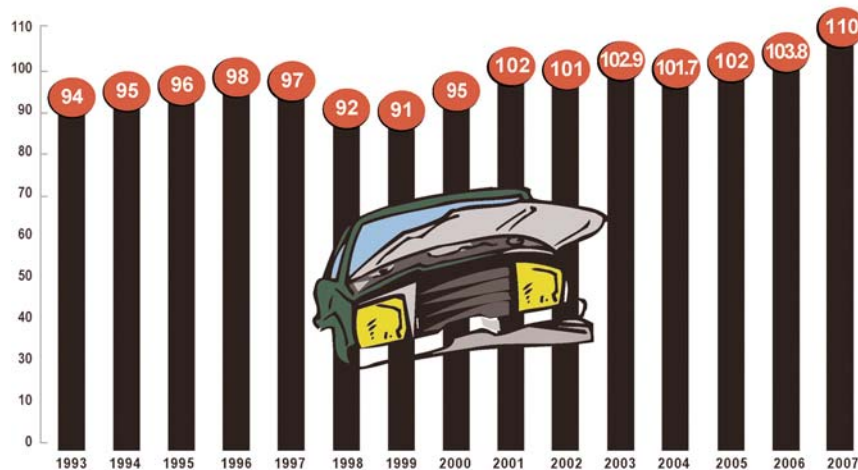

STEEL RECYCLING RATES AT A GLANCE

2007 STEEL RECYCLING RATES

Overall Recycling Rates

Container Recycling Rates

Automotive Recycling Rates

680 ANDERSEN DRIVE • PITTSBURGH, PA 15220-2700 • PHONE: 412.922.2772 • FAX: 412.922.3213 • WEB: WWW.RECYCLE-STEEL.ORG