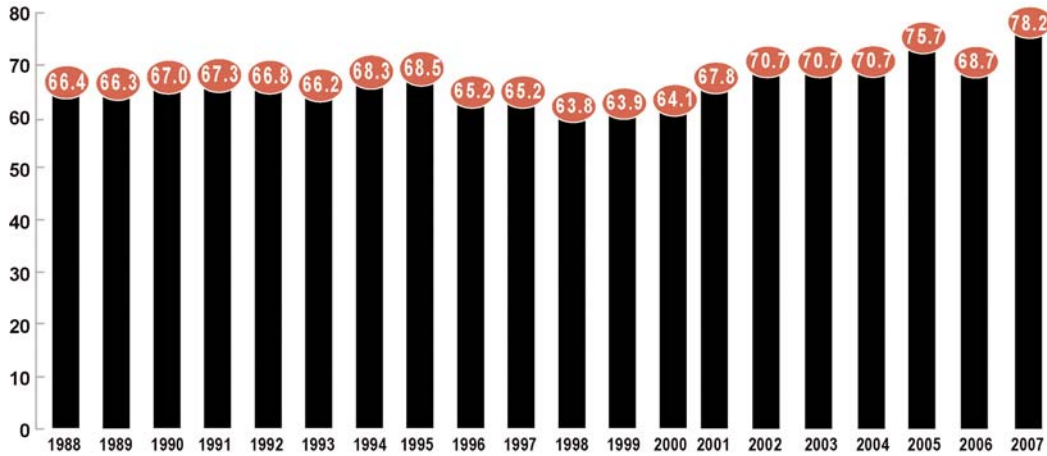

STEEL RECYCLING RATES AT A GLANCE

2007 STEEL RECYCLING RATES

Overall Recycling Rates

Container Recycling Rates

Automotive Recycling Rates

680 ANDERSEN DRIVE • PITTSBURGH, PA 15220-2700 • PHONE: 412.922.2772 • FAX: 412.922.3213 • WEB: WWW.RECYCLE-STEEL.ORG