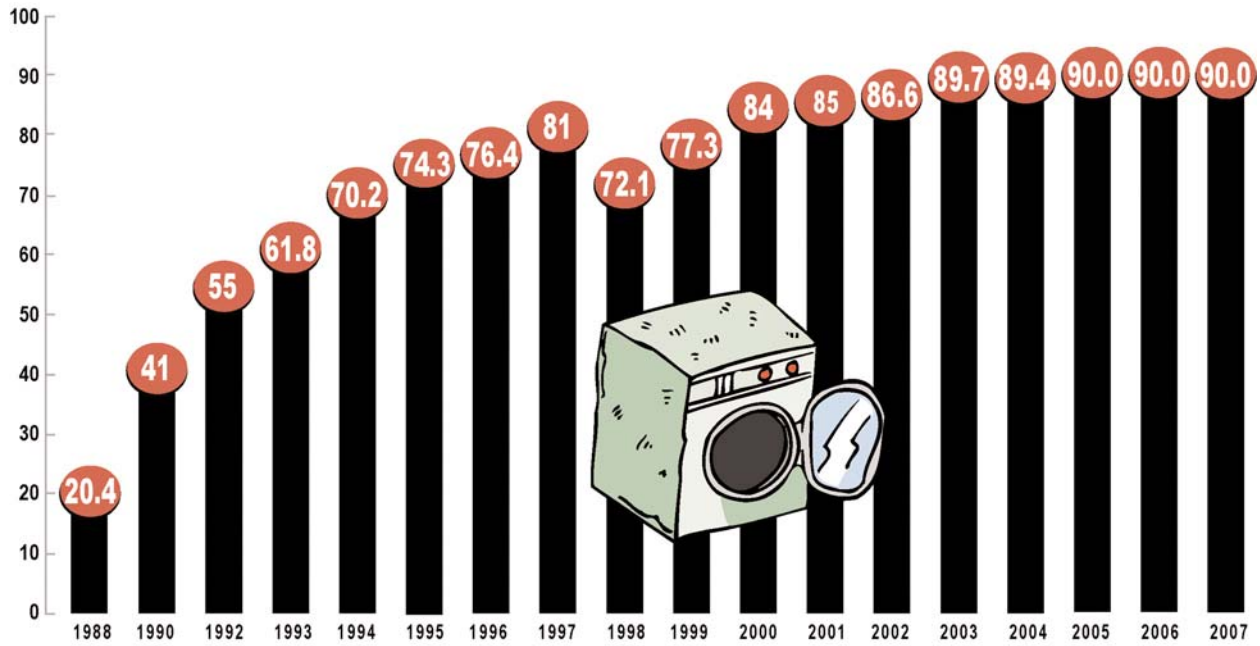

STEEL RECYCLING RATES AT A GLANCE

2007 STEEL RECYCLING RATES

Appliance Recycling Rates