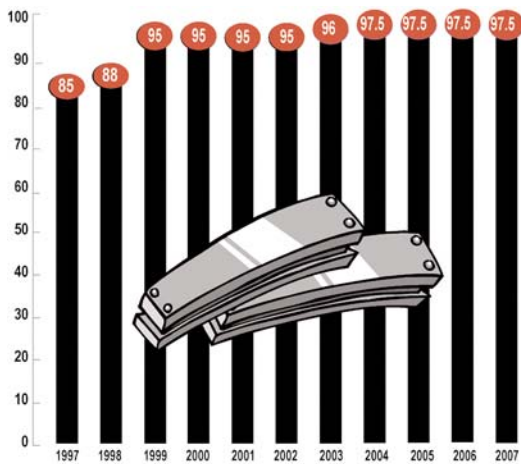

Construction Structural Rates