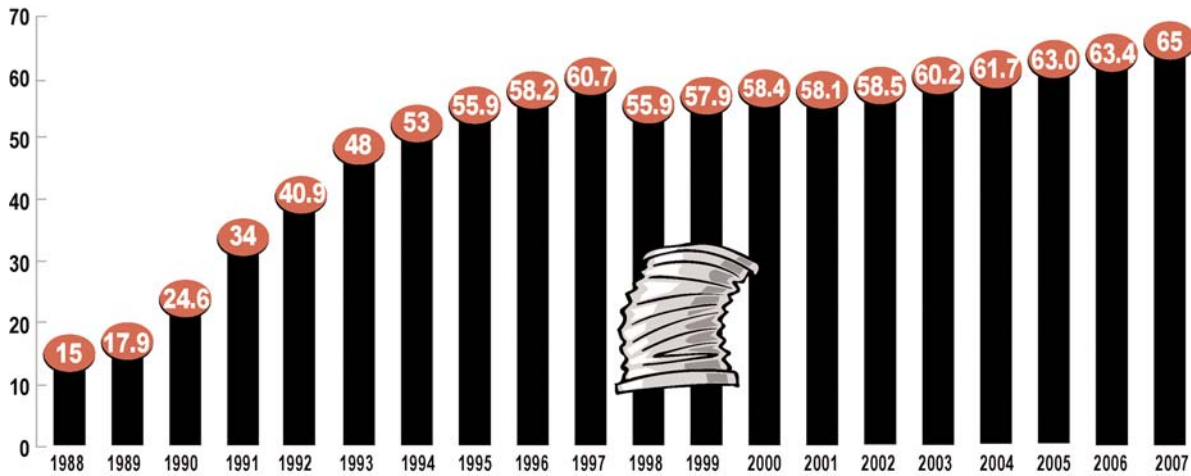

STEEL RECYCLING RATES AT A GLANCE

2007 STEEL RECYCLING RATES

Overall Recycling Rates

Container Recycling Rates

Automotive Recycling Rates

680 ANDERSEN DRIVE • PITTSBURGH, PA 15220-2700 • PHONE: 412.922.2772 • FAX: 412.922.3213 • WEB: WWW.RECYCLE-STEEL.ORG